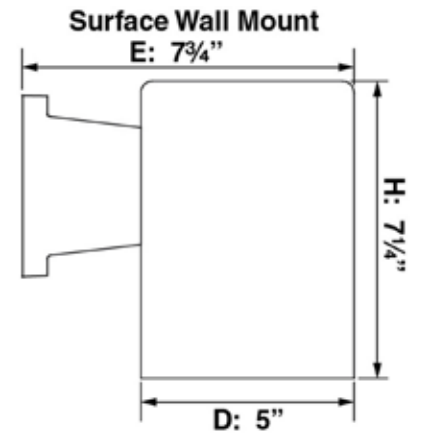

Specifications

Style	Modern
Type of Lighting	Indoor or Outdoor Wall Lighting
Product Type	Wall Mount
Product Subtype	Mini, Sconce
Height (in.)	7.25
Width (in.)	5
Length or Extension/Projection (in.)	7.75
Finish	Silver Gray
Main Material	Formed & Welded, Powder-Coated All-Aluminum
Other Material	Silver Gray Powder-Coated Aluminum Cylinder
Light Direction	Down
Installation/Mounting Position	Downward
Mounting Deck Height (in.)	5
Mounting Deck Width (in.)	5
Mounting Deck Shape	Square
Installation Location	Wet / Dry
Enclosed Top	Yes
Light #	1
Watts per Light (W)	15
Total Wattage (W)	15
Light Source Included?	Yes (Integrated LED)
CRI	80
Color Temperature (K)	3000
Lumens per Light	1000
Total Lumens	1000
Output Power Supply	Class II
Power Factor (Pf)	>.9
THD	<20%
Life Rated (Hours)	50,000 (Based on LED Testing per LM80-08 and Projected Values from IESNA TM21-11)
Dimmable?	Yes (Flicker-Free TRIAC/ELV, 5% [120V Only])
Base	N/A (Integrated LED)
Input Voltage (Volts)	120V at 50/60 Hz
Compliances	FCC Compliant, RoHS Compliant
Safety Ratings	cULus Listed
Assembly	No Assembly Required
Integrated LED Warranty	5-Year Limited Warranty